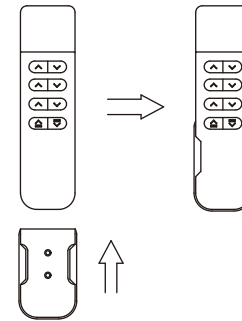

Installation in Just 6 Steps - Required 2 people for the assembly

1. Install the batteries into the remote control.

2. Use the wall-mounted remote control holder according to personal needs.

3. Remote control button instructions.

4. Assemble the main sofa sections together.

5. Connect the sofa power cable.

6. Installation complete (If there is abnormal noise, you can wipe the noisy area with noise-reduction paper to reduce the noise.).