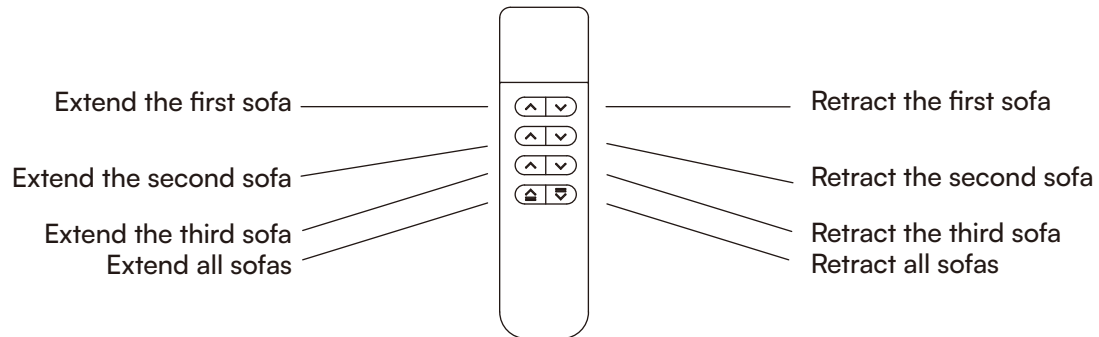

POVISON

Power Sofa Bed

INSTRUCTION MANUAL

SEB8010

Cygnus

Cygnus channels the poised grace of the swan and the quiet mystique of the stars—dark, sculptural, and timeless, embodying calm sophistication in modern living.

Installation in Just 6 Steps - Required 2 people for the assembly

1. Install the batteries into the remote control.

2. Use the wall-mounted remote control holder according to personal needs.

3. Remote control button instructions.

4. Assemble the main sofa sections together.

5. Connect the sofa power cable.

6. Installation complete (If there is abnormal noise, you can wipe the noisy area with noise-reduction paper to reduce the noise.).