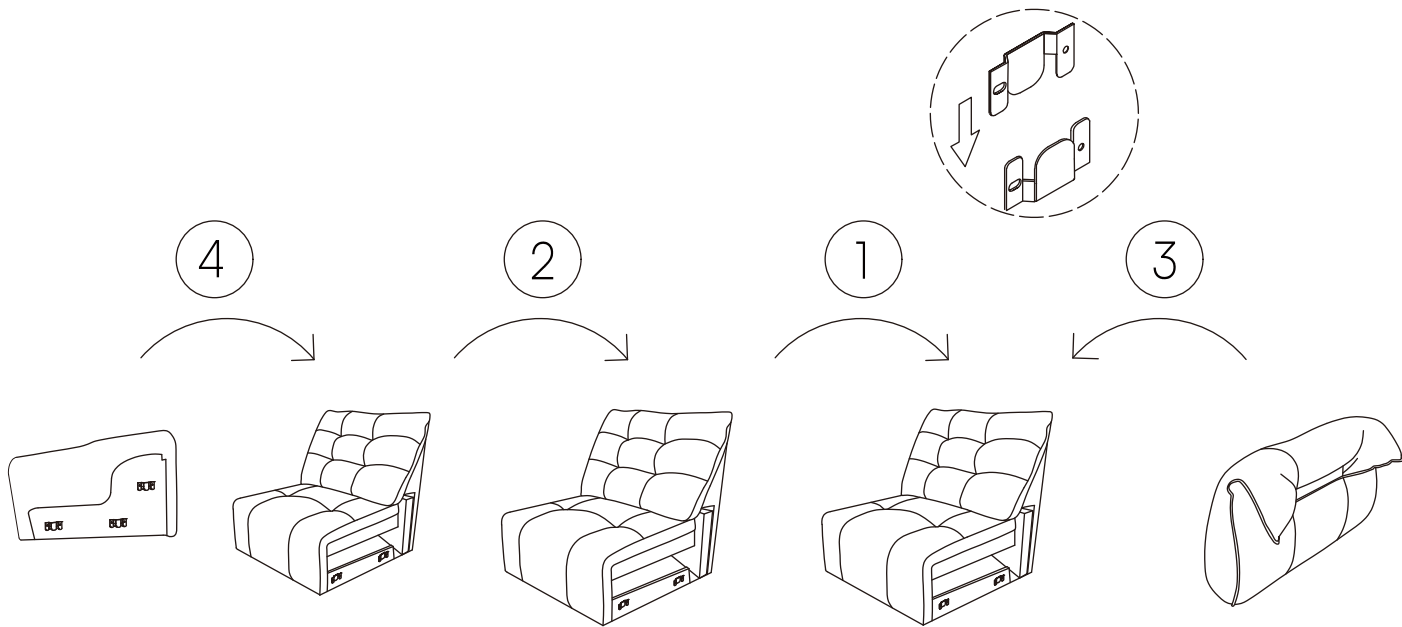

POVISON

Power Sofa Bed

INSTRUCTION MANUAL

SEB8010

Cygnus

Cygnus channels the poised grace of the swan and the quiet mystique of the stars—dark, sculptural, and timeless, embodying calm sophistication in modern living.

Installation in Just 6 Steps - Required 2 people for the assembly

1. Install the batteries into the remote control.

2. Use the wall-mounted remote control holder according to personal needs.

3. Remote control button instructions.

4. Assemble the main sofa sections together.

5. Connect the sofa power cable.

6. Installation complete (If there is abnormal noise, you can wipe the noisy area with noise-reduction paper to reduce the noise.).