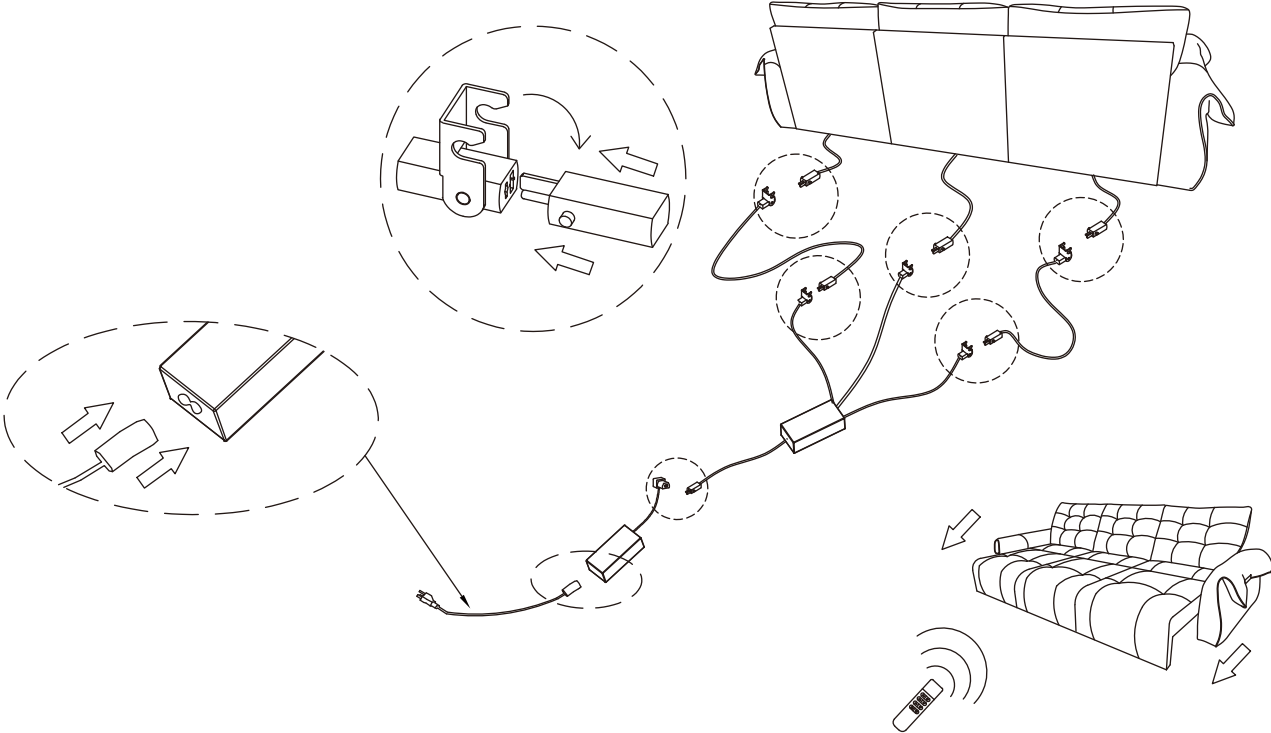

POVISON

Power Sofa Bed

INSTRUCTION MANUAL

SEB8010

Cygnus

Cygnus channels the poised grace of the swan and the quiet mystique of the stars—dark, sculptural, and timeless, embodying calm sophistication in modern living.

Installation in Just 6 Steps - Required 2 people for the assembly

1. Install the batteries into the remote control.

2. Use the wall-mounted remote control holder according to personal needs.

3. Remote control button instructions.

4. Assemble the main sofa sections together.

5. Connect the sofa power cable.

6. Installation complete (If there is abnormal noise, you can wipe the noisy area with noise-reduction paper to reduce the noise.).

Notes:

1. Please keep this manual properly for future installation.
2. Before installation, please tighten all screws to half of the installation length. After all screws are tightened halfway, fully tighten them.