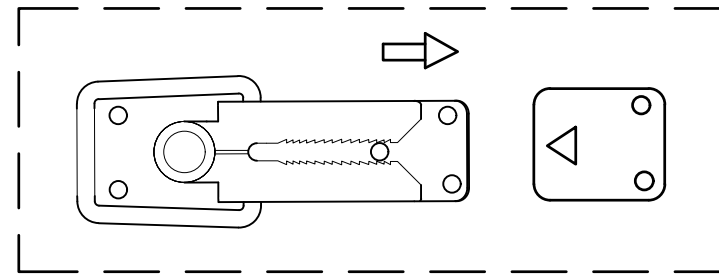

Assembly instructions

SF8286 Installation

The number of people needed for installation: 2

- ① Please read the manual carefully before installing this product. And strictly follow the installation process
- ② Please take good care of this manual for your next installation
- ③ Note: Before installation, screw all the screws to 1/2 of the length of the installation. After all screws are half screwed in, tighten them all together.

1. Connect the two sofa seats installed in the previous step using dowels

2. The installation is complete

Parts list		On a red ribbon are furniture installation accessories		
Serial number	Shape	Name	Quantity required for installation	Spare quantity
A				
B				
C				
D				
E				
F				
G				