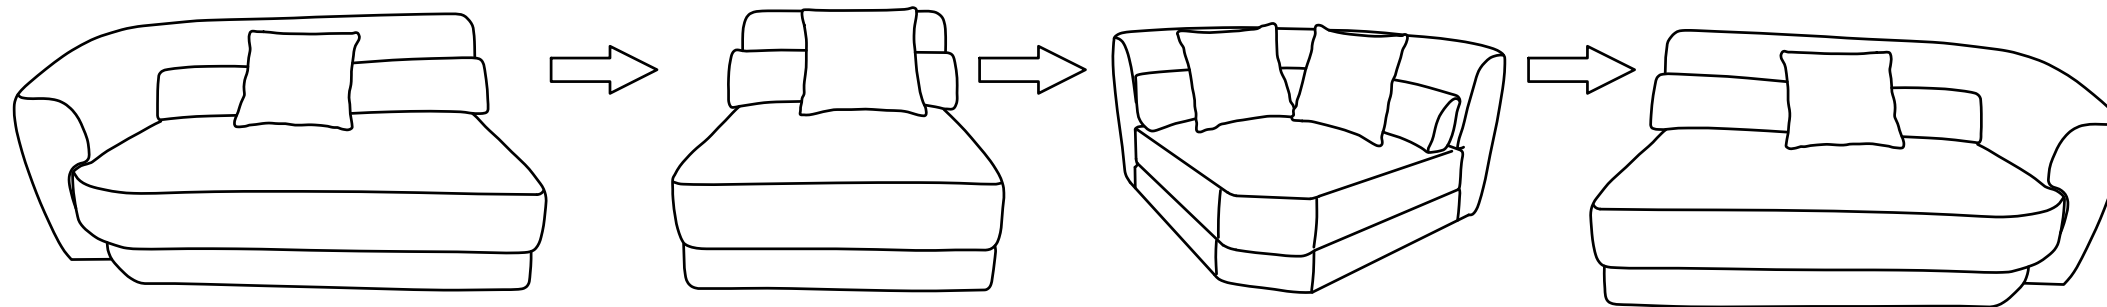

Assembly instructions

SF8286 Installation

The number of people needed for installation: 2

- ① Please read the manual carefully before installing this product. And strictly follow the installation process
- ② Please take good care of this manual for your next installation
- ③ Note: Before installation, screw all the screws to 1/2 of the length of the installation. After all screws are half screwed in, tighten them all together.

1. Connect the two sofa seats installed in the previous step using dowels

2. The installation is complete

Parts list		On a red ribbon are furniture installation accessories		
Serial number	Shape	Name	Quantity required for installation	Spare quantity
A				
B				
C				
D				
E				
F				
G				